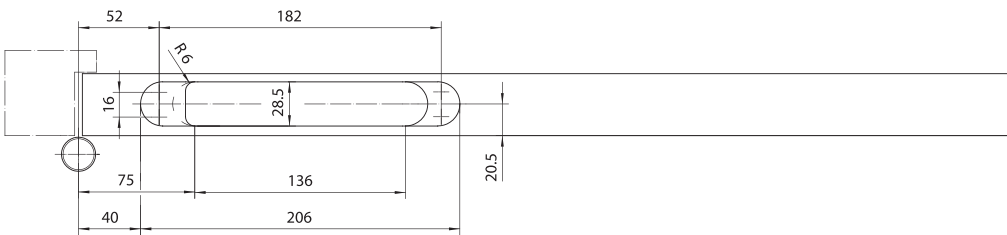

Door leaf finish