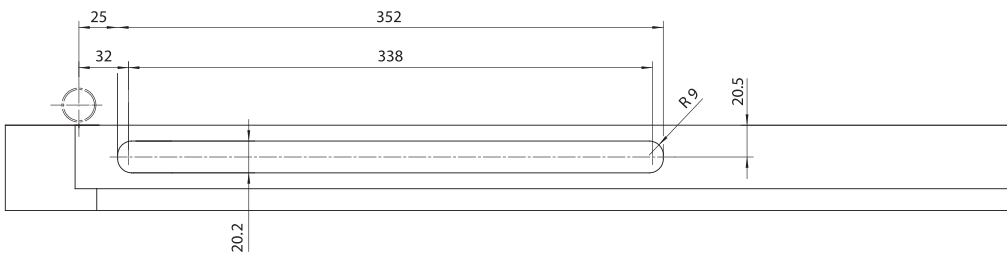

Focus Open 2015
Silver

Longitudinal section

Cross-section

Door leaf finish

Door frame finish