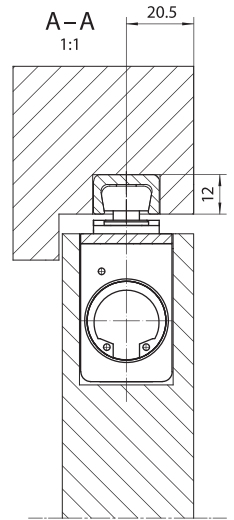

Cross-section