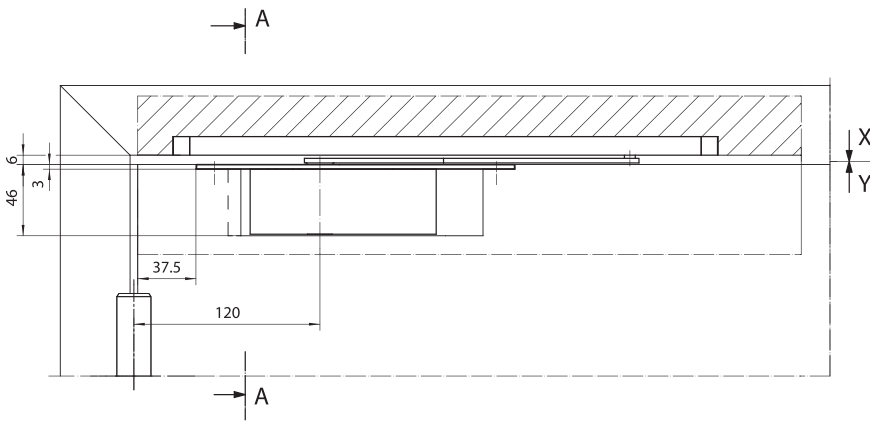

Focus Open 2015
Silver

Longitudinal section